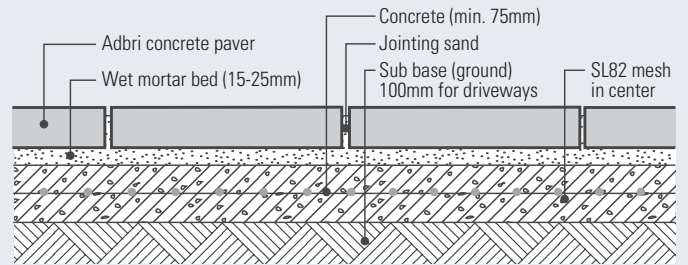

RIGID INSTALLATION - CONCRETE BASE

BRICKS

BESSER® BLOCKS

PAVERS

RETAINING WALLS

1300 365 565 | adbrimasonry.com.au

ABN: 31 009 687 521 | ISSUE DATE: 07/2024