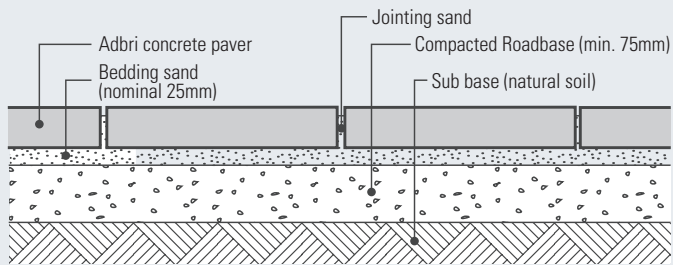

FOUNDATION OPTIONS AND GENERAL INSTALLATION GUIDE

FLEXIBLE INSTALLATION - ROADBASE & SAND